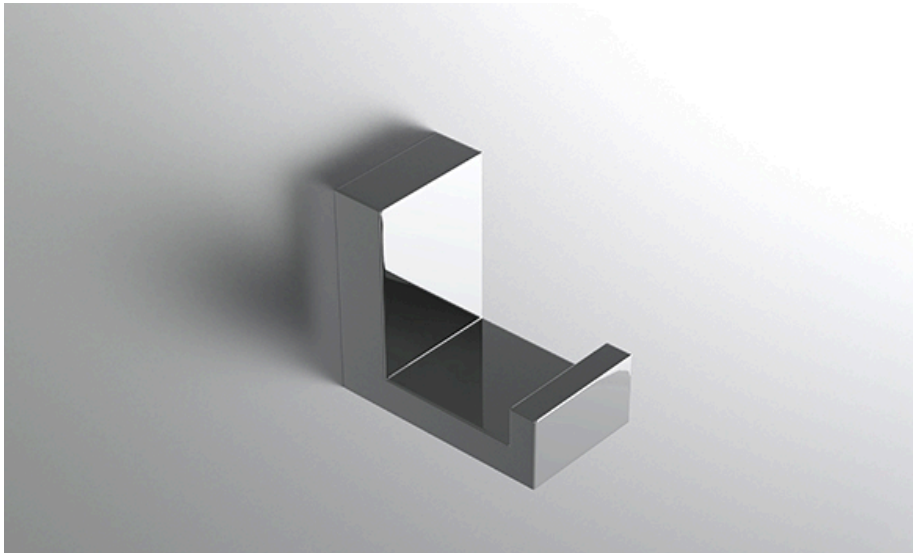

neelnox

LET
THERE
BE **DESIGN.**

FEATURES

- Premium 304 Grade Stainless Steel
- Solid Mount Construction
- Concealed Installation Hardware
- State of the art wall anchors included for installation on Dry wall or Tile

COLLECTION PRESIDENTIAL

ROBE HOOK

Model	Product	Finishes Available
PRS-RHS1	Robe Hook	Multiple finishes available. Over 23 finishes to choose from.

FINISHES			
Polished (-P)	Antique Copper (-ACOP)	Polished Gold (-PGLD)	
Brushed (-B)	Polished Brass (-PBRS)	Brushed Copper (-BCOP)	
Brushed Gold (-BGLD)	Matte White (-WHT)	Brushed Rose Gold (-BRGD)	
Matte Black (-BLK)	Brushed Modern Bronze (-BMBRZ)	Brushed Black (-BRBLK)	
Oil Rubbed Bronze (-ORB)	Glossy White (-GWHT)	Polished Black (-PBLK)	
Brushed Brass (-BBRS)	Polished Rose Gold (-PRGD)	Antique Nickel (-ANKL)	
Brushed Bronze (-BBRZ)	Unlacquered Brass (-UBRS)	Black Nickel (-NKBL)	
Antique Brass (-ABRS)	Polished Nickel (-PNKL)		